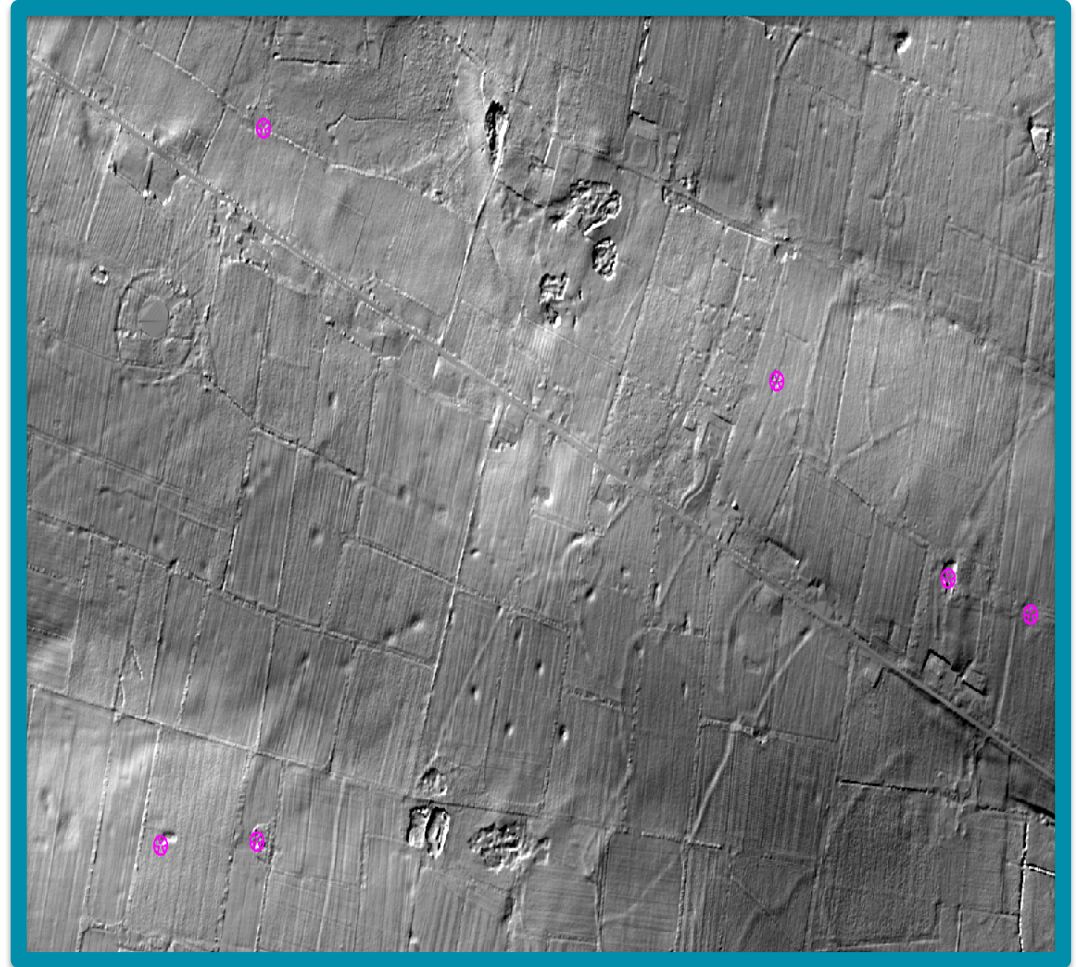

Flight Lines

LiDAR so far: Some stats

GS1/DCHG/DP

- Area: ~1100km²
- Average flight height: 900m
- Data type: Las files
- Each las file ½ GB in size
- Typical survey area:
 - ~ Over half a billion points

TII

- Area: ~3027km²

Total

- Area: ~4130km²

Applications

- Geology
 - Karst feature mapping
 - Bedrock mapping
- Flood modelling
- Archaeology
- Bog studies
- Feature extraction
- Road network mapping
- Powerline mapping
- Planning
- Engineering

Roscommon Lidar 2016: Swallow holes

- Swallow holes
 - Dimensions for flood modelling

Its value: Return on investment

- Geology
 - Birdseye view of topography
- Planning
 - Forestry, flooding, transport
 - noise mapping
- Engineering
 - High level of detail
- Environment
 - Better understanding of where
- Archaeology
 - Detailed analysis