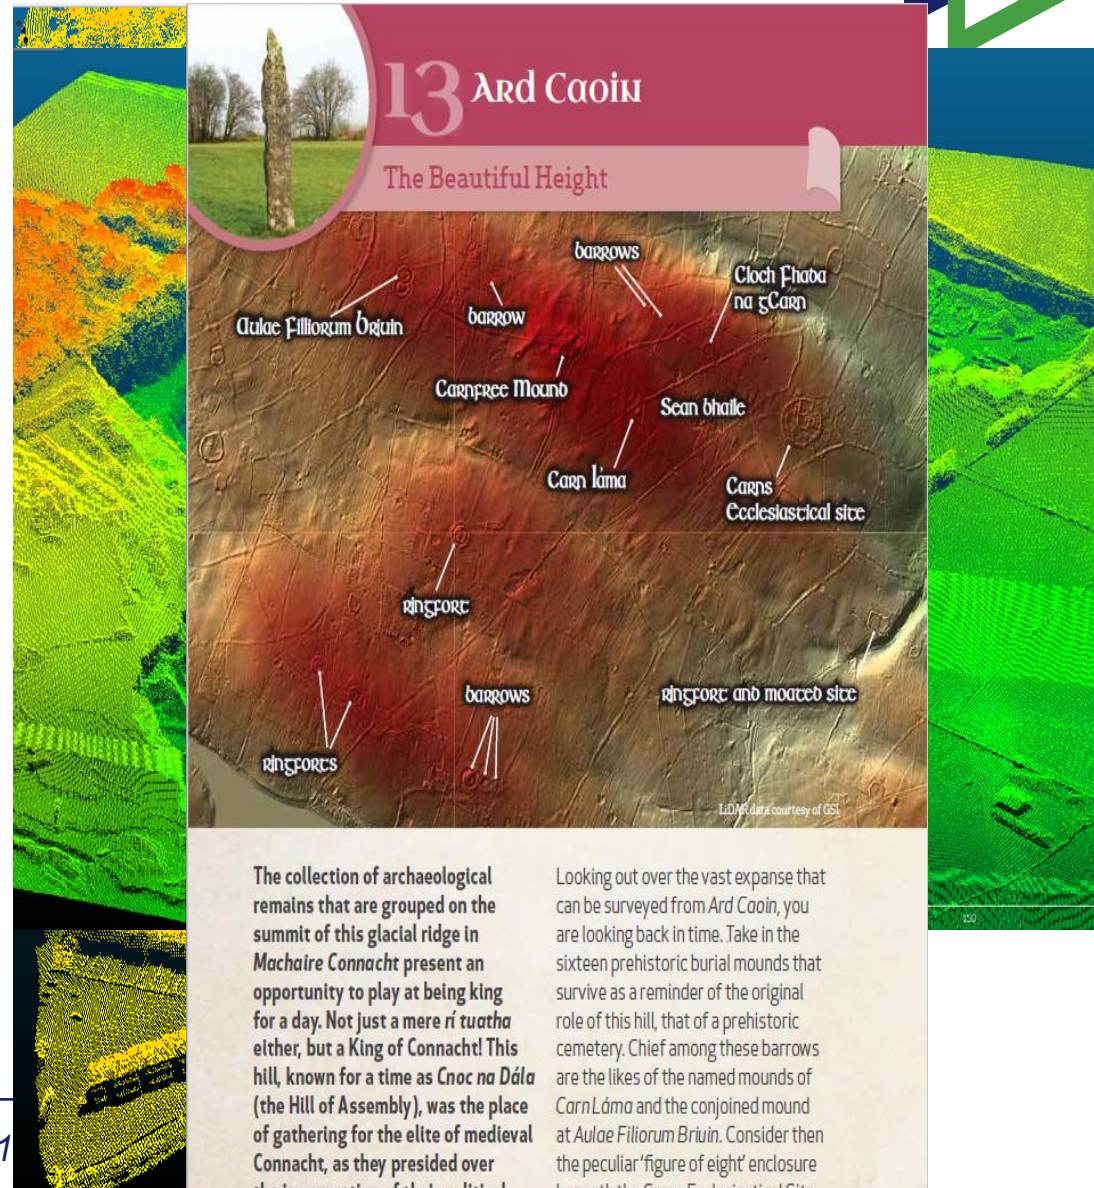

TII

- Area: ~3027km²

Total

- Area: ~4130km²

Applications

- Geology
 - Karst feature mapping
 - Bedrock mapping
- Flood modelling
- Archaeology
- Bog studies
- Feature extraction
- Road network mapping
- Powerline mapping
- Planning
- Engineering

Roscommon Lidar 2016: Swallow holes

- Swallow holes
 - Dimensions for flood modelling

Its value: Return on investment

- Geology
 - Birdseye view of topography
- Planning
 - Forestry, flooding, transport
 - noise mapping
- Engineering
 - High level of detail
- Environment
 - Better understanding of where
- Archaeology
 - Detailed analysis