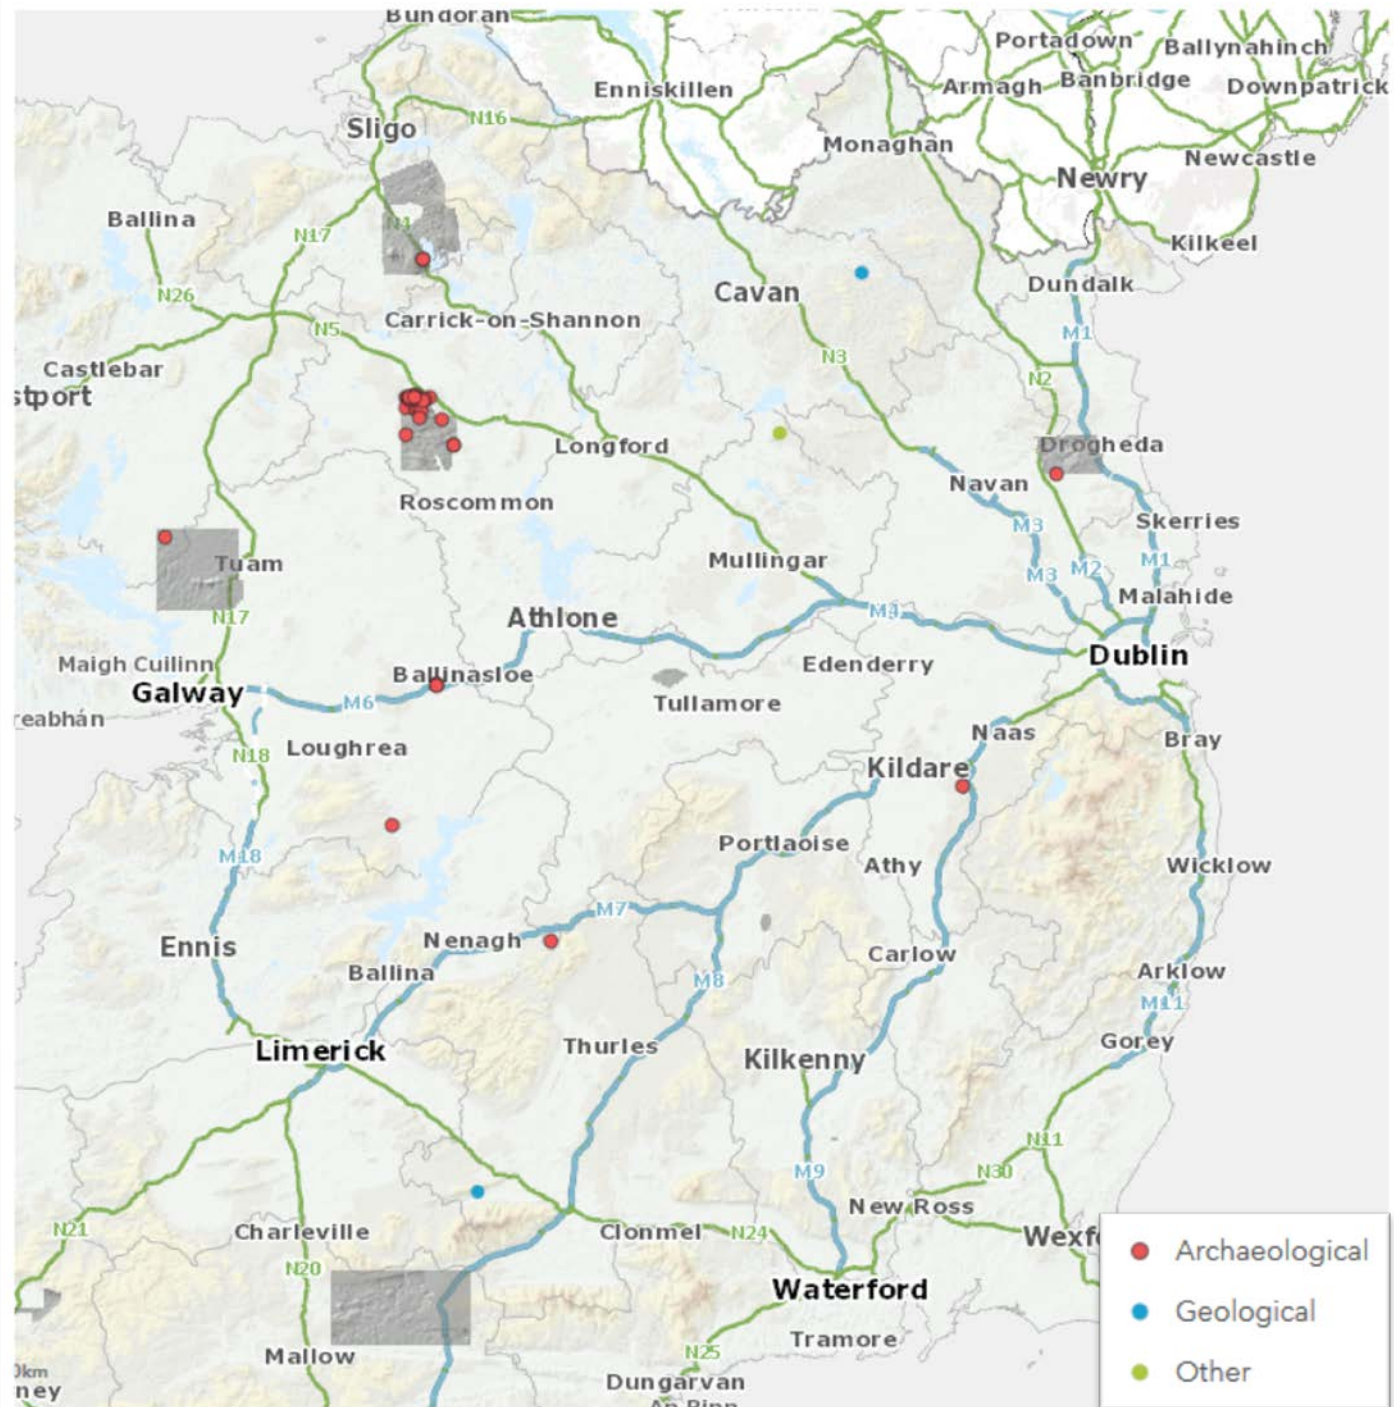

TII

- Area: ~3027km²

Total

- Area: ~4130km²

Applications

- Geology
 - Karst feature mapping
 - Bedrock mapping
- Flood modelling
- Archaeology
- Bog studies
- Feature extraction
- Road network mapping
- Powerline mapping
- Planning
- Engineering

Roscommon Lidar 2016: Swallow holes

- Swallow holes
 - Dimensions for flood modelling

Its value: Return on investment

- Geology
 - Birdseye view of topography
- Planning
 - Forestry, flooding, transport
 - noise mapping
- Engineering
 - High level of detail
- Environment
 - Better understanding of where
- Archaeology
 - Detailed analysis

Open Top

- What's available
 - To Download
 - DTM
 - DSM
 - To View
 - Index grid
 - Hillshade
- Project partner
- Record feature
- Next release

Live Demos

- Download the data
 - Navigate to folder
 - *Unzip the data*
- Add data to QGIS
 - Create hillshade of the data
 - *Adjust transparency*
- 3-d modelling