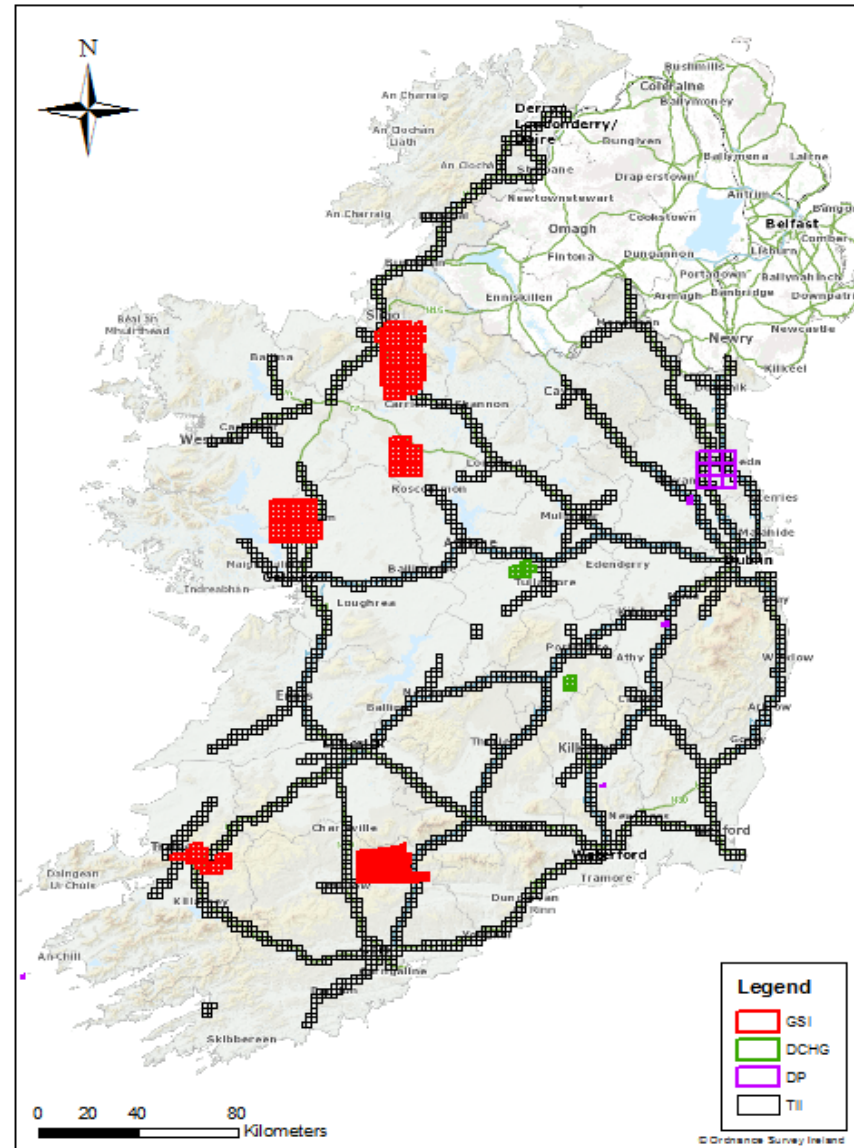

Shane Carey

Geological Survey Ireland

27/09/2018

Groundwater Section

LiDAR and how it works

- LiDAR (Light detection and ranging)
- 1. Laser pulse emitted
- 2. Detector records the time it takes for the pulse to bounce back.
- 3. Pulses that bounce off trees and buildings return first, followed by signals from the ground.

Flight Lines

LiDAR so far: Some stats

GS1/DCHG/DP

- Area: ~1100km²
- Average flight height: 900m
- Data type: Las files
- Each las file ½ GB in size
- Typical survey area:
 - ~ Over half a billion points

TII

- Area: ~3027km²

Total

- Area: ~4130km²

Applications

- Geology
 - Karst feature mapping
 - Bedrock mapping
- Flood modelling
- Archaeology
- Bog studies
- Feature extraction
- Road network mapping
- Powerline mapping
- Planning
- Engineering

Roscommon Lidar 2016: Swallow holes

- Swallow holes
 - Dimensions for flood modelling

Its value: Return on investment

- Geology
 - Birdseye view of topography
- Planning
 - Forestry, flooding, transport
 - noise mapping
- Engineering
 - High level of detail
- Environment
 - Better understanding of where
- Archaeology
 - Detailed analysis