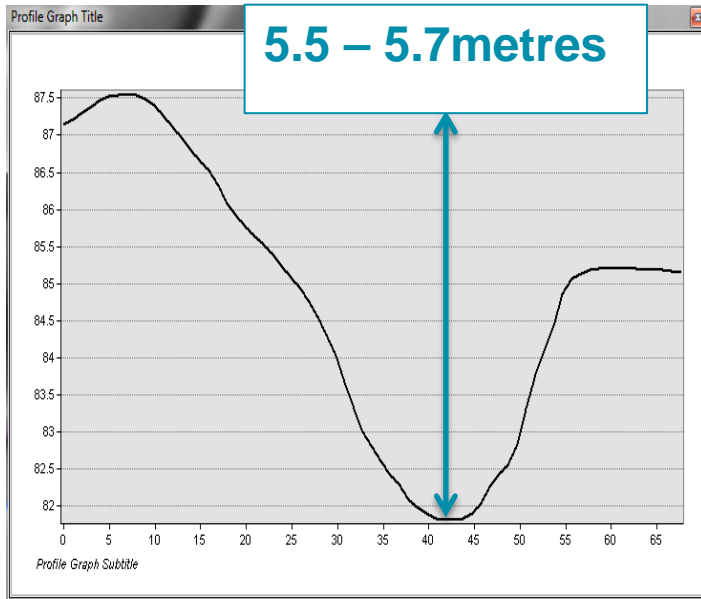

Flight Lines

LiDAR so far: Some stats

GS1/DCHG/DP

- Area: ~1100km²
- Average flight height: 900m
- Data type: Las files
- Each las file ½ GB in size
- Typical survey area:
 - ~ Over half a billion points

TII

- Area: ~3027km²

Total

- Area: ~4130km²

Applications

- Geology
 - Karst feature mapping
 - Bedrock mapping
- Flood modelling
- Archaeology
- Bog studies
- Feature extraction
- Road network mapping
- Powerline mapping
- Planning
- Engineering

Roscommon Lidar 2016: Swallow holes

- Swallow holes
 - Dimensions for flood modelling

Its value: Return on investment

- Geology
 - Birdseye view of topography
- Planning
 - Forestry, flooding, transport
 - noise mapping
- Engineering
 - High level of detail
- Environment
 - Better understanding of where
- Archaeology
 - Detailed analysis